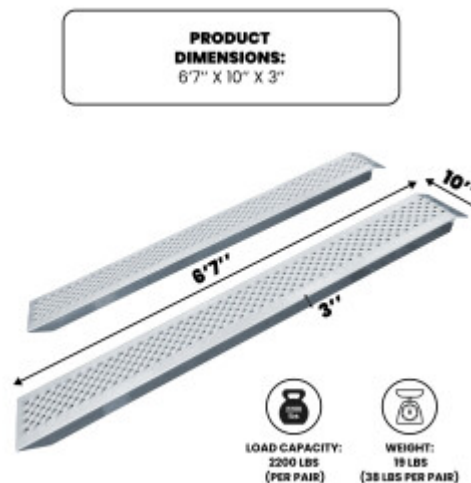

PRICE

Please login to see prices

FEATURES

Gross Weight:	40 lb
Height (with packaging):	78 inch
Length (with packaging):	4 inch
Width (with packaging):	13 inch

DESCRIPTION

The product is made of high quality aluminum according to EN and CE standards. Being made of aluminium, they are extremely light (8.5kg each), very robust and cannot rust. Surface: perforated - non-slip, for excellent grip. Product details and dimensions: Weight - 8.5kg (17kg per pair), Length - 200cm., Width - 256mm., Depth - 65mm., Maximum load weight - 1000kg (per pair). GERMAN BRAND. EXCEPTIONAL CUSTOMER SERVICE. The ramps could be used to load tractors or lawnmowers, Quad ATVs, trailers, electric bikes, motorcycles etc etc. Beveled side edges to ensure increased contact at the upper fulcrum. Why you should buy the products we manufacture: During manufacture, we use thicker gauge materials for greater strength and increased stability. We are specialized and have many years of experience in the production of ladders and ramps. As a German brand company, we stand behind our products in the long term. The highest quality aluminum guarantees the robustness and longevity of our products.