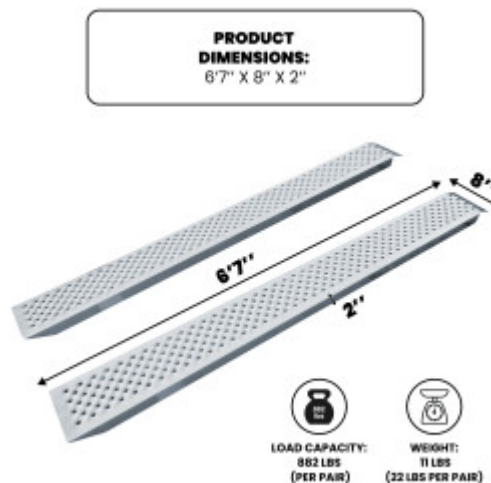

PRICE

Please login to see prices

FEATURES

Gross Weight:	26 lb
Height (with packaging):	78 inch
Length (with packaging):	4 inch
Width (with packaging):	11 inch

DESCRIPTION

The product is made of high quality aluminum according to EN and CE standards. Being made of aluminium, they are extremely light (5kg each), very robust and cannot rust. Surface: perforated - non-slip, for excellent grip. Product details and dimensions: Weight - 5kg (10kg per pair), Length - 200cm., Width - 214mm., Depth - 55mm., Maximum load weight - 400kg (per pair). GERMAN BRAND. EXCEPTIONAL CUSTOMER SERVICE. The ramps could be used to load tractors or lawnmowers, Quad ATVs, trailers, electric bikes, motorcycles etc etc. Chamfered side edges to ensure increased contact at the upper bearing point. Why you should buy the products we manufacture: During manufacture, we use thicker gauge materials for greater strength and increased stability. We are specialized and have many years of experience in the production of ladders and ramps. As a German brand company, we stand behind our products in the long term. The highest quality aluminum guarantees the robustness and longevity of our products.