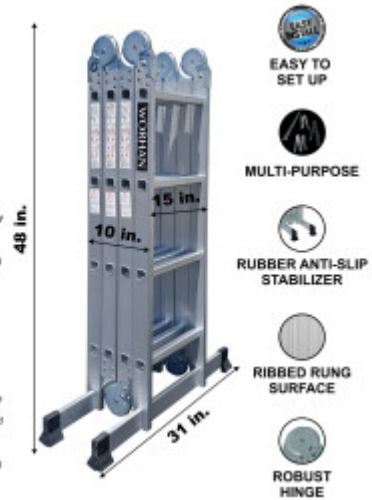

PRICE

Please login to see prices

FEATURES

Gross Weight:	35 lb
Height (with packaging):	50 inch
Length (with packaging):	11 inch
Width (with packaging):	16 inch

DESCRIPTION

Ladder height (fully deployed): 15 ft. 1 in., Ladder height (A-Frame at apex): 7 ft. 3 in., Number of rungs: 4x4, Rung spacing: 11.8 in., Product storage size: 48 in. x 15 in. x 10 in., Product weight: 36 lbs., Weight capacity: 330 lbs., Material: High density grade aluminum Fitted with double stabilizers and grooved/ribbed rung surface to ensure optimal safety. Highly versatile ladders manufactured from high density aluminum. Big hinge, easy to use locking mechanism adds additional security and rigidity when product is being used. All of our ladders are manufactured strictly to OSHA and/or ANSI A14.2-2017 standards as well as EN 131 requirements. Enhanced Strength and Stability: We prioritize your safety by using thicker gauge materials, ensuring our products offer unparalleled strength and increased stability. Specialized Expertise: With years of dedicated experience, we specialize in the production of ladders and ramps. Our commitment to excellence is reflected in every product we create. German Craftsmanship: As a German brand, we pride ourselves on precision and reliability. We stand firmly behind our products, providing long-term support and assurance. Premium Quality Materials: Our products are crafted from the highest quality aluminum, guaranteeing robustness and longevity. Your satisfaction and safety are our top priorities.