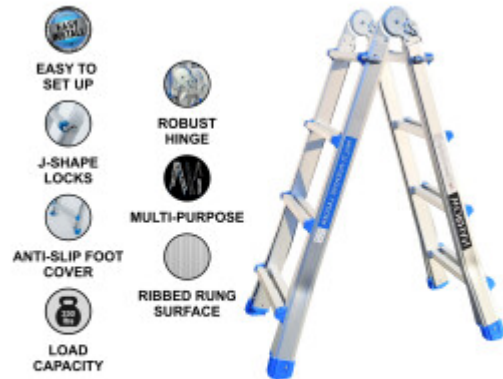

PRICE

Please login to see prices

FEATURES

Gross Weight:	26 lb
Height (with packaging):	49 inch
Length (with packaging):	9 inch
Width (with packaging):	20 inch

DESCRIPTION

Fully extended length: 413cm., Step ladder height: 200cm (at the apex)., Rungs: 2x7., Distance between rungs: 28cm., Folded size: 128cm x 48cm x 21cm., Weight: 11.5kg. German brand., Exceptional customer service. Manufactured strictly to EN131 safety standard., Material: Anodized aluminum., Maximum weight: 150kg., Special non-slip ribbed rungs., Safe, simple and convenient locking mechanism ensures ease of working height adjustment. Superior quality and stability., Very durable ladders which have been manufactured from high quality aluminum., Hinge locking mechanism adds extra security and rigidity when using the ladder. Why you should buy our products ? We use thicker gauge materials for more strength and increased stability., We specialized and have many years of experience in the production of a ladders and ramps., As a German brand company , we stand behind our products in the long term., The highest quality aluminum guarantees the robustness and longevity of our products.