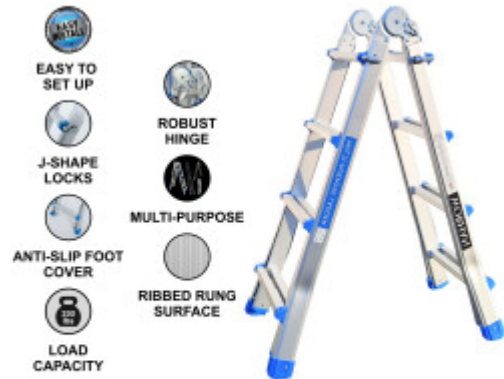

PRICE

Please login to see prices

FEATURES

Gross Weight:	26 lb
Height (with packaging):	49 inch
Length (with packaging):	9 inch
Width (with packaging):	20 inch

DESCRIPTION

Fully extended length: 413cm., Step ladder height: 200cm (at the apex)., Rungs: 2x7., Distance between rungs: 28cm., Folded size: 128cm x 48cm x 21cm., Weight: 11.5kg. German brand., Exceptional customer service. Manufactured strictly to EN131 safety standard., Material: Anodized aluminum., Maximum weight: 150kg., Special non-slip ribbed rungs., Safe, simple and convenient locking mechanism ensures ease of working height adjustment. Superior quality and stability., Very durable ladders which have been manufactured from high quality aluminum., Hinge locking mechanism adds extra security and rigidity when using the ladder. Why you should buy our products ? We use thicker gauge materials for more strength and increased stability., We specialized and have many years of experience in the production of a ladders and ramps., As a German brand company , we stand behind our products in the long term., The highest quality aluminum guarantees the robustness and longevity of our products.