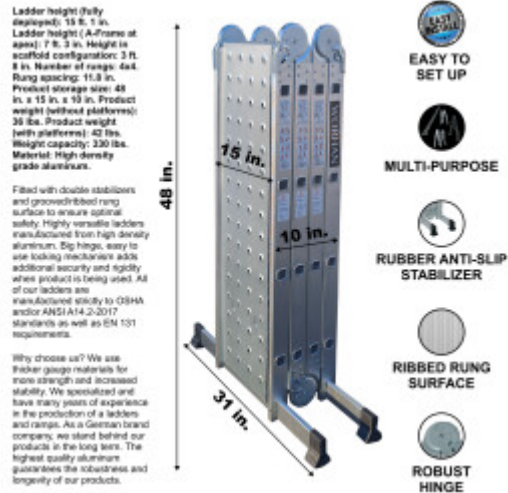

PRICE

Please login to see prices

FEATURES

Gross Weight:	46 lb
Height (with packaging):	50 inch
Length (with packaging):	11 inch
Width (with packaging):	16 inch

DESCRIPTION

Ladder height (fully deployed): 15 ft. 1 in., Ladder height (A-Frame at apex): 7 ft. 3 in., Height in scaffold configuration: 3 ft. 8 in., Number of rungs: 4x4, Rung spacing: 11.8 in., Product storage size: 48 in. x 15 in. x 10 in., Product weight (without platforms) : 36 lbs., Product weight (with platforms): 42 lbs., Weight capacity: 330 lbs., Material: High density grade aluminum Fitted with double stabilizers and grooved/ribbed rung surface to ensure optimal safety. Highly versatile ladders manufactured from high density aluminum. Big hinge, easy to use locking mechanism adds additional security and rigidity when product is being used. All of our ladders are manufactured strictly to OSHA and/or ANSI A14.2-2017 standards as well as EN 131 requirements. Enhanced Strength and Stability: We prioritize your safety by using thicker gauge materials, ensuring our products offer unparalleled strength and increased stability. Specialized Expertise: With years of dedicated experience, we specialize in the production of ladders and ramps. Our commitment to excellence is reflected in every product we create. German Craftsmanship: As a German brand, we pride ourselves on precision and reliability. We stand firmly behind our products, providing long-term support and assurance. Premium Quality Materials: Our products are crafted from the highest quality aluminum, guaranteeing robustness and longevity. Your satisfaction and safety are our top priorities.