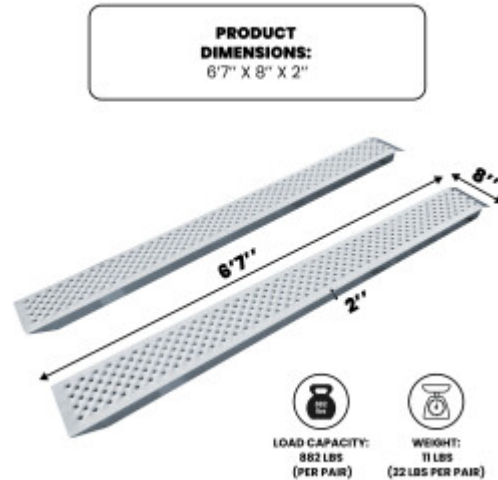

PRICE

Please login to see prices

FEATURES

Gross Weight:	26 lb
Height (with packaging):	78 inch
Length (with packaging):	4 inch
Width (with packaging):	11 inch

DESCRIPTION

The product is made of high quality aluminum according to EN and CE standards. Being made of aluminium, they are extremely light (5kg each), very robust and cannot rust. Surface: perforated - non-slip, for excellent grip. Product details and dimensions: Weight - 5kg (10kg per pair), Length - 200cm., Width - 214mm., Depth - 55mm., Maximum load weight - 400kg (per pair). GERMAN BRAND. EXCEPTIONAL CUSTOMER SERVICE. The ramps could be used to load tractors or lawnmowers, Quad ATVs, trailers, electric bikes, motorcycles etc etc. Chamfered side edges to ensure increased contact at the upper bearing point. Why you should buy the products we manufacture: During manufacture, we use thicker gauge materials for greater strength and increased stability. We are specialized and have many years of experience in the production of ladders and ramps. As a German brand company, we stand behind our products in the long term. The highest quality aluminum guarantees the robustness and longevity of our products.