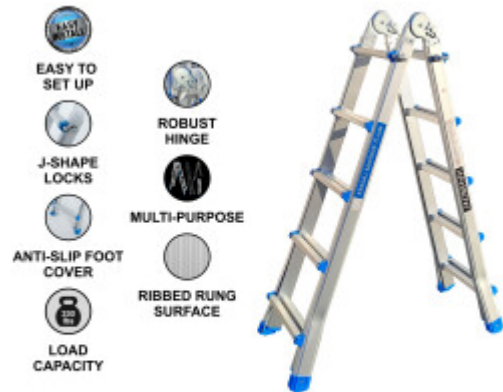

PRICE

Please login to see prices

FEATURES

Gross Weight:	32 lb
Height (with packaging):	60 inch
Length (with packaging):	9 inch
Width (with packaging):	20 inch

DESCRIPTION

Fully extended length: 530cm., Step ladder height: 254cm (at the apex)., Rungs: 2x8., Distance between rungs: 28cm., Folded size: 156cm x 48cm x 21cm., Weight: 14.1kg. German brand., Exceptional customer service. Manufactured strictly to EN131 safety standard., Material: Anodized aluminum., Maximum weight: 150kg., Special non-slip ribbed rungs., Safe, simple and convenient locking mechanism ensures ease of working height adjustment. Superior quality and stability., Very durable ladders which have been manufactured from high quality aluminum., Hinge locking mechanism adds extra security and rigidity when using the ladder. Why you should buy our products ? We use thicker gauge materials for more strength and increased stability., We specialized and have many years of experience in the production of a ladders and ramps., As a German brand company , we stand behind our products in the long term., The highest quality aluminum guarantees the robustness and longevity of our products.