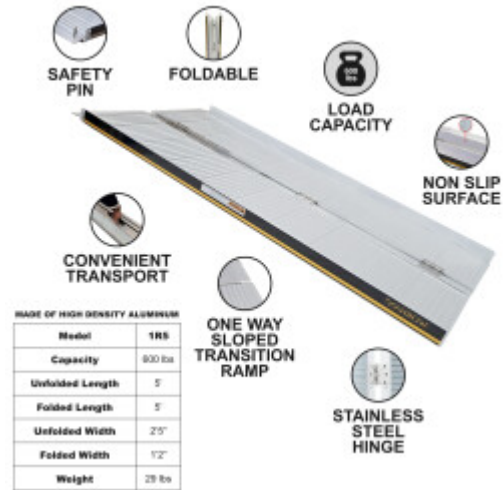

PRICE

Please login to see prices

FEATURES

Gross Weight:	30 lb
Height (with packaging):	61 inch
Length (with packaging):	4 inch
Width (with packaging):	16 inch

DESCRIPTION

Maximum recommended working height: 41cm., Dimensions: Length unfolded: 153cm., Length folded: 153cm., Width unfolded: 74cm., Width folded: 37cm., Weight: 13kg., Max loading: 272kg., This product is made of high quality aluminum (EN-131 and CE standards). GERMAN BRAND., EXCEPTIONAL CUSTOMER SERVICE. This ramp folds up very easily., Resistant and non-slippery surface even in wet or rainy weather., Durable product over time., Material: high quality anodized aluminium., optimized, solid & unique design., Very practical for handling or transportation & storage. Why you should buy our products? We use thicker gauge materials for more strength and increased stability., We specialized and have many years of experience in the production of a ladders and ramps., As a German brand company, we stand behind our products in the long term., The highest quality aluminum guarantees the robustness and longevity of our products.