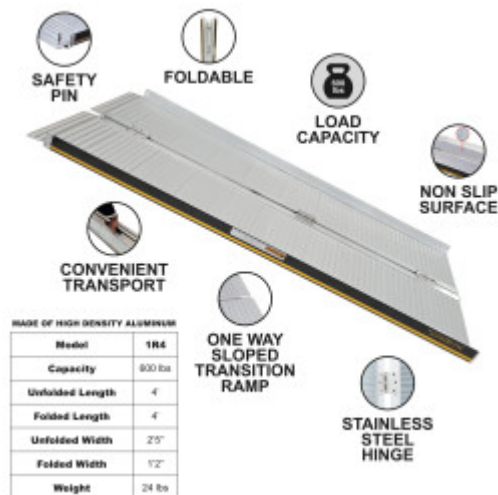

PRICE

Please login to see prices

FEATURES

Gross Weight:	25 lb
Height (with packaging):	37 inch
Length (with packaging):	4 inch
Width (with packaging):	16 inch

DESCRIPTION

Maximum recommended working height: 35.5cm., Dimensions: Length unfolded: 122cm., Length folded: 122cm., Width unfolded: 74cm., Width folded: 37cm., Weight: 11kg., Max loading: 272kg., This product is made of high quality aluminum (EN-131 and CE standards). GERMAN BRAND., EXCEPTIONAL CUSTOMER SERVICE. This ramp folds up very easily., Resistant and non-slippery surface even in wet or rainy weather., Durable product over time., Material: high quality anodized aluminium., optimized, solid & unique design., Very practical for handling or transportation & storage. Why you should buy our products? We use thicker gauge materials for more strength and increased stability., We specialized and have many years of experience in the production of a ladders and ramps., As a German brand company, we stand behind our products in the long term., The highest quality aluminum guarantees the robustness and longevity of our products.