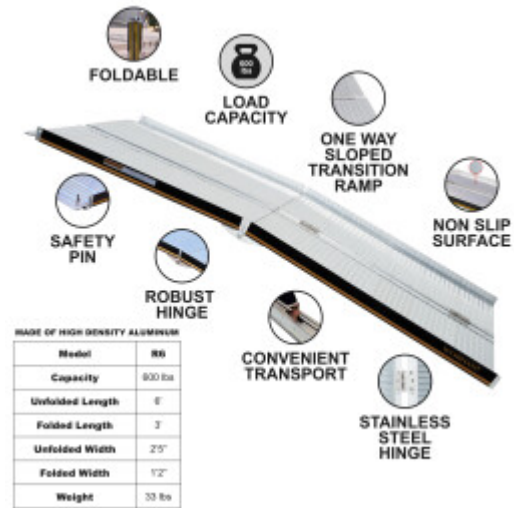

PRICE

Please login to see prices

FEATURES

Gross Weight:	37 lb
Height (with packaging):	38 inch
Length (with packaging):	10 inch
Width (with packaging):	16 inch

DESCRIPTION

Maximum recommended working height: 51cm., Dimensions: Length unfolded: 183cm., Length folded: 91.5cm., Width unfolded: 74cm., Width folded: 37cm., Weight: 15kg., Max loading: 272kg., This product is made of high quality aluminum (EN-131 and CE standards). GERMAN BRAND., EXCEPTIONAL CUSTOMER SERVICE. This ramp folds up very easily (twice: in length and width)., Resistant and non-slippery surface even in wet or rainy weather., Durable product over time., Material: high quality anodized aluminium., optimized, solid & unique design., Very practical for handling or transportation & storage. Why you should buy our products? We use thicker gauge materials for more strength and increased stability., We specialized and have many years of experience in the production of a ladders and ramps., As a German brand company, we stand behind our products in the long term., The highest quality aluminum guarantees the robustness and longevity of our products.