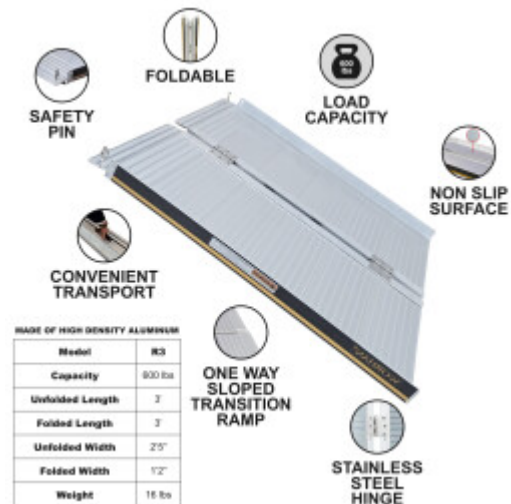

PRICE

Please login to see prices

FEATURES

Gross Weight:	19 lb
Height (with packaging):	37 inch
Length (with packaging):	4 inch
Width (with packaging):	16 inch

DESCRIPTION

Maximum recommended working height: 30.5cm., Dimensions: Length unfolded: 91.5cm., Length folded: 91.5cm., Width unfolded: 74cm., Width folded: 37cm., Weight: 7.4kg., Max loading: 272kg., This product is made of high quality aluminum (EN-131 and CE standards). GERMAN BRAND., EXCEPTIONAL CUSTOMER SERVICE. This ramp folds up very easily., Resistant and non-slippery surface even in wet or rainy weather., Durable product over time., Material: high quality anodized aluminium., optimized, solid & unique design., Very practical for handling or transportation & storage. Why you should buy our products? We use thicker gauge materials for more strength and increased stability., We specialized and have many years of experience in the production of a ladders and ramps., As a German brand company, we stand behind our products in the long term., The highest quality aluminum guarantees the robustness and longevity of our products.