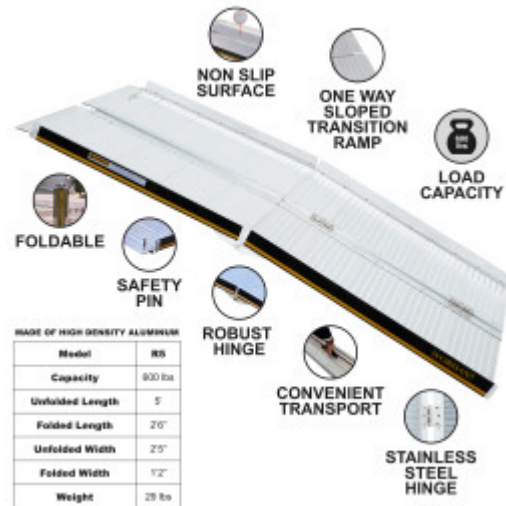

PRICE

Please login to see prices

FEATURES

Gross Weight:	32 lb
Height (with packaging):	32 inch
Length (with packaging):	10 inch
Width (with packaging):	16 inch

DESCRIPTION

Maximum recommended working height: 41cm., Dimensions: Length unfolded: 153cm., Length folded: 76.5cm., Width unfolded: 74cm., Width folded: 37cm., Weight: 13kg., Max loading: 272kg., This product is made of high quality aluminum (EN-131 and CE standards). GERMAN BRAND., EXCEPTIONAL CUSTOMER SERVICE. This ramp folds up very easily (twice: in length and width)., Resistant and non-slippery surface even in wet or rainy weather., Durable product over time., Material: high quality anodized aluminium., optimized, solid & unique design., Very practical for handling or transportation & storage. Why you should buy our products? We use thicker gauge materials for more strength and increased stability., We specialized and have many years of experience in the production of a ladders and ramps., As a German brand company, we stand behind our products in the long term., The highest quality aluminum guarantees the robustness and longevity of our products.