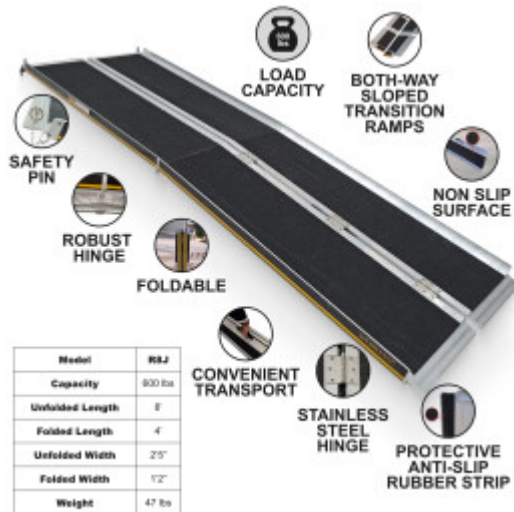

PRICE

Please login to see prices

FEATURES

Gross Weight:	53 lb
Height (with packaging):	50 inch
Length (with packaging):	10 inch
Width (with packaging):	16 inch

DESCRIPTION

Maximum recommended working height: 69cm., Dimensions: Length unfolded: 244cm., Length folded: 122cm., Width unfolded: 74cm., Width folded: 37cm., Weight: 21.4kg., Max loading: 272kg., This product is made of high quality aluminum (EN-131 and CE standards). GERMAN BRAND., EXCEPTIONAL CUSTOMER SERVICE. Increased anti-slip feature., This ramp folds up very easily (twice: in length and width)., Resistant and EXTRA non-slippery surface even in wet or rainy weather., Durable product over time., Material: high quality anodized aluminium., optimized, solid & unique design., Very practical for handling or transportation & storage. Why you should buy our products? We use thicker gauge materials for more strength and increased stability., We specialized and have many years of experience in the production of a ladders and ramps., As a German brand company, we stand behind our products in the long term., The highest quality aluminum guarantees the robustness and longevity of our products.