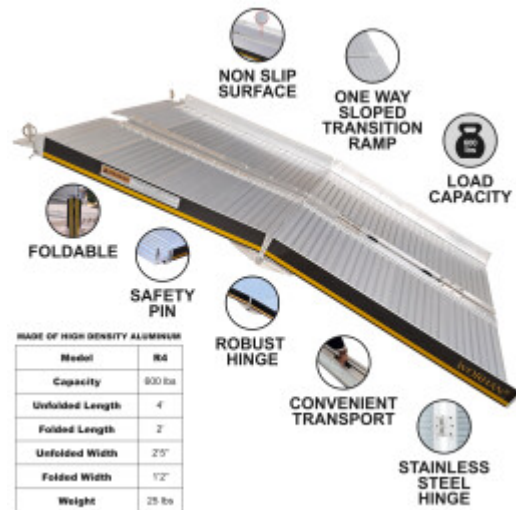

PRICE

Please login to see prices

FEATURES

Gross Weight:	26 lb
Height (with packaging):	26 inch
Length (with packaging):	10 inch
Width (with packaging):	16 inch

DESCRIPTION

Maximum recommended working height: 35.5cm., Dimensions: Length unfolded: 122cm., Length folded: 61cm., Width unfolded: 74cm., Width folded: 37cm., Weight: 11.5kg., Max loading: 272kg., This product is made of high quality aluminum (EN-131 and CE standards). GERMAN BRAND., EXCEPTIONAL CUSTOMER SERVICE. This ramp folds up very easily (twice: in length and width)., Resistant and non-slippery surface even in wet or rainy weather., Durable product over time., Material: high quality anodized aluminium., optimized, solid & unique design., Very practical for handling or transportation & storage. Why you should buy our products? We use thicker gauge materials for more strength and increased stability., We specialized and have many years of experience in the production of a ladders and ramps., As a German brand company, we stand behind our products in the long term., The highest quality aluminum guarantees the robustness and longevity of our products.