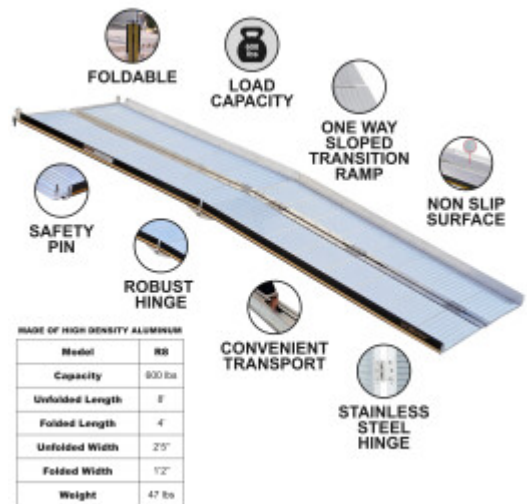

PRICE

Please login to see prices

FEATURES

Gross Weight:	53 lb
Height (with packaging):	50 inch
Length (with packaging):	10 inch
Width (with packaging):	16 inch

DESCRIPTION

Maximum recommended working height: 69cm., Dimensions: Length unfolded: 244cm., Length folded: 122cm., Width unfolded: 74cm., Width folded: 37cm., Weight: 21.2kg., Max loading: 272kg., This product is made of high quality aluminum (EN-131 and CE standards). GERMAN BRAND., EXCEPTIONAL CUSTOMER SERVICE. This ramp folds up very easily (twice: in length and width)., Resistant and non-slippery surface even in wet or rainy weather., Durable product over time., Material: high quality anodized aluminium., optimized, solid & unique design., Very practical for handling or transportation & storage. Why you should buy our products? We use thicker gauge materials for more strength and increased stability., We specialized and have many years of experience in the production of a ladders and ramps., As a German brand company, we stand behind our products in the long term., The highest quality aluminum guarantees the robustness and longevity of our products.