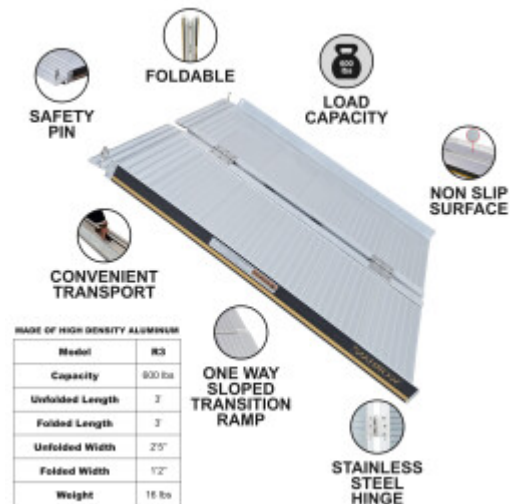

PRICE

Please login to see prices

FEATURES

Gross Weight:	13 lb
Height (with packaging):	25 inch
Length (with packaging):	4 inch
Width (with packaging):	16 inch

DESCRIPTION

Maximum recommended working height: 18cm., Dimensions: Length unfolded: 61cm., Length folded: 61cm., Width unfolded: 74cm., Width folded: 37cm., Weight: 5.5kg., Max loading: 272kg., This product is made of high quality aluminum (EN-131 and CE standards). GERMAN BRAND., EXCEPTIONAL CUSTOMER SERVICE. This ramp folds up very easily., Resistant and non-slippery surface even in wet or rainy weather., Durable product over time., Material: high quality anodized aluminium., optimized, solid & unique design., Very practical for handling or transportation & storage. Why you should buy our products? We use thicker gauge materials for more strength and increased stability., We specialized and have many years of experience in the production of a ladders and ramps., As a German brand company, we stand behind our products in the long term., The highest quality aluminum guarantees the robustness and longevity of our products.