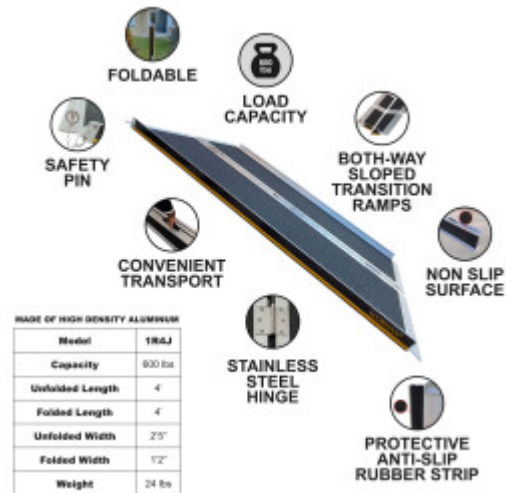

PRICE

Please login to see prices

FEATURES

Gross Weight:	25 lb
Height (with packaging):	49 inch
Length (with packaging):	4 inch
Width (with packaging):	16 inch

DESCRIPTION

Maximum recommended working height: 35.5cm., Dimensions: Length unfolded: 122cm., Length folded: 122cm., Width unfolded: 74cm., Width folded: 37cm., Weight: 11.1kg., Max loading: 272kg., This product is made of high quality aluminum (EN-131 and CE standards). GERMAN BRAND., EXCEPTIONAL CUSTOMER SERVICE. Increased anti-slip feature., This ramp folds up very easily., Resistant and EXTRA non-slippery surface even in wet or rainy weather., Durable product over time., Material: high quality anodized aluminium., optimized, solid & unique design., Very practical for handling or transportation & storage. Why you should buy our products? We use thicker gauge materials for more strength and increased stability., We specialized and have many years of experience in the production of a ladders and ramps., As a German brand company, we stand behind our products in the long term., The highest quality aluminum guarantees the robustness and longevity of our products.