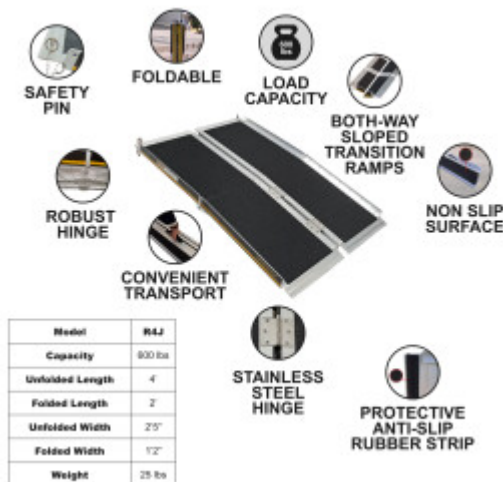

PRICE

Please login to see prices

FEATURES

Gross Weight:	26 lb
Height (with packaging):	26 inch
Length (with packaging):	10 inch
Width (with packaging):	16 inch

DESCRIPTION

Maximum recommended working height: 35.5cm., Dimensions: Length unfolded: 122cm., Length folded: 61cm., Width unfolded: 74cm., Width folded: 37cm., Weight: 11.6kg., Max loading: 272kg., This product is made of high quality aluminum (EN-131 and CE standards). GERMAN BRAND., EXCEPTIONAL CUSTOMER SERVICE. Increased anti-slip feature., This ramp folds up very easily (twice: in length and width)., Resistant and EXTRA non-slippery surface even in wet or rainy weather., Durable product over time., Material: high quality anodized aluminium., optimized, solid & unique design., Very practical for handling or transportation & storage. Why you should buy our products? We use thicker gauge materials for more strength and increased stability., We specialized and have many years of experience in the production of a ladders and ramps., As a German brand company, we stand behind our products in the long term., The highest quality aluminum guarantees the robustness and longevity of our products.