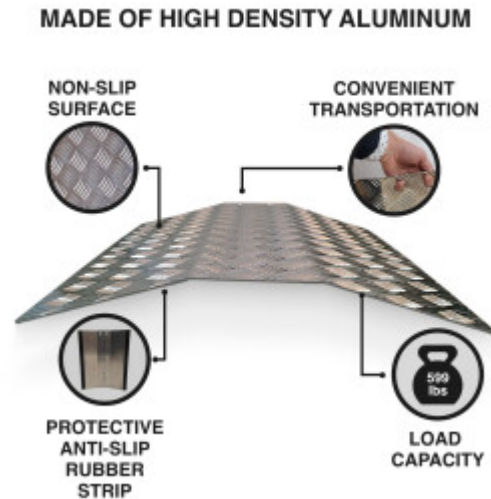

PRICE

Please login to see prices

FEATURES

Gross Weight:	10 lb
Height (with packaging):	28 inch
Length (with packaging):	3 inch
Width (with packaging):	22 inch

DESCRIPTION

This ramp will simplify the crossing of obstacles like: high thresholds, wires, pipes, and other places that prevent the practical movement of people or cargo. Manufactured according to EN-131 and CE standards Technical specifications: Size: 70cm x 55cm, Weight 3.7kg, Maximum load capacity: 272kg, designed to overcome obstacles 5cm high. GERMAN BRAND. EXCEPTIONAL CUSTOMER SERVICE. The ramp support points at each end are equipped with protection to prevent scratches on the floor. No assembly is required. Ideal for getting around comfortably in a wheelchair, scooter, wheelbarrow, etc. A simple and durable anodized aluminum construction that does not rust. Easy to remove if needed. The non-slip surface of the ramp ensures safety for users. Why should you buy the products we manufacture: During manufacture, we use thicker gauge materials for greater strength and increased stability. We specialize in and have many years of experience in the production of ladders and ramps. As a German brand company, we stand behind our products in the long term. The highest quality aluminum guarantees the robustness and longevity of our products.