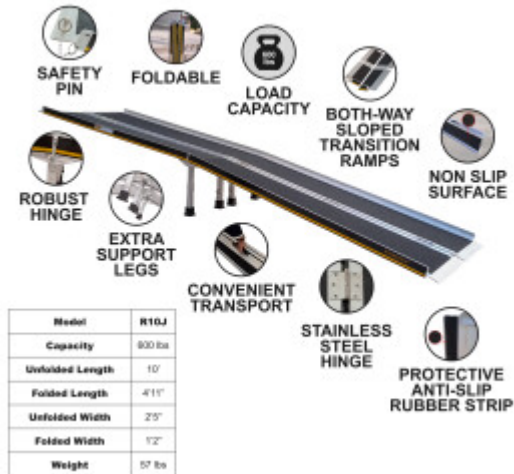

PRICE

Please login to see prices

FEATURES

Gross Weight:	67 lb
Height (with packaging):	62 inch
Length (with packaging):	10 inch
Width (with packaging):	16 inch

DESCRIPTION

Maximum recommended working height: 84cm., Dimensions: Length unfolded: 305cm., Length folded: 152cm., Width unfolded: 74cm., Width folded: 37cm., Weight: 26.2kg., Max loading: 272kg., This product is made of high quality aluminum (EN-131 and CE standards). GERMAN BRAND., EXCEPTIONAL CUSTOMER SERVICE. Increased anti-slip feature., This ramp folds up very easily (twice: in length and width)., Resistant and EXTRA non-slippery surface even in wet or rainy weather., Durable product over time., Material: high quality anodized aluminium., optimized, solid & unique design., Very practical for handling or transportation & storage. Why you should buy our products? We use thicker gauge materials for more strength and increased stability., We specialized and have many years of experience in the production of a ladders and ramps., As a German brand company, we stand behind our products in the long term., The highest quality aluminum guarantees the robustness and longevity of our products.