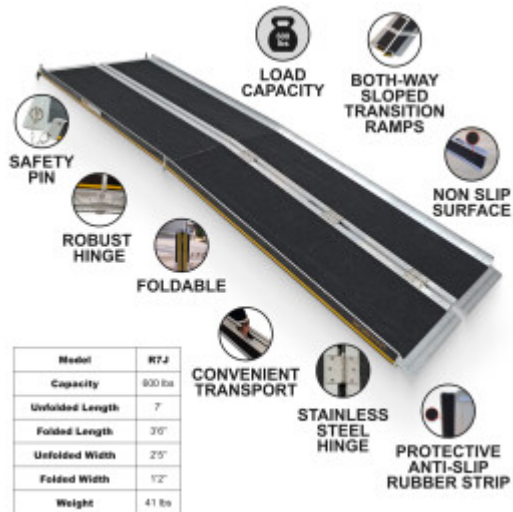

PRICE

Please login to see prices

FEATURES

Gross Weight:	47 lb
Height (with packaging):	44 inch
Length (with packaging):	10 inch
Width (with packaging):	16 inch

DESCRIPTION

Maximum recommended working height: 59cm., Dimensions: Length unfolded: 215cm., Length folded: 107.5cm., Width unfolded: 74cm., Width folded: 37cm., Weight: 18.8kg., Max loading: 272kg., This product is made of high quality aluminum (EN-131 and CE standards). GERMAN BRAND., EXCEPTIONAL CUSTOMER SERVICE. Increased anti-slip feature., This ramp folds up very easily (twice: in length and width)., Resistant and EXTRA non-slippery surface even in wet or rainy weather., Durable product over time., Material: high quality anodized aluminium., optimized, solid & unique design., Very practical for handling or transportation & storage. Why you should buy our products? We use thicker gauge materials for more strength and increased stability., We specialized and have many years of experience in the production of a ladders and ramps., As a German brand company, we stand behind our products in the long term., The highest quality aluminum guarantees the robustness and longevity of our products.