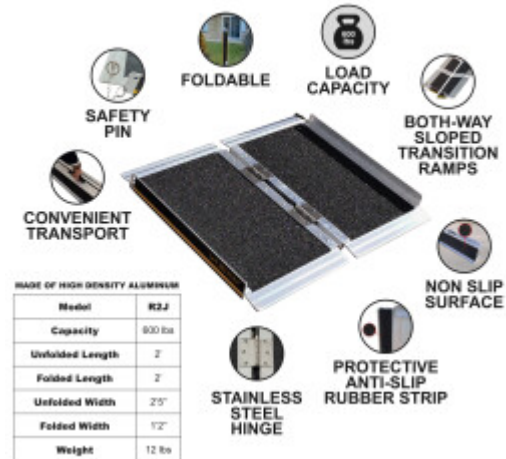

PRICE

Please login to see prices

FEATURES

Gross Weight:	14 lb
Height (with packaging):	25 inch
Length (with packaging):	4 inch
Width (with packaging):	16 inch

DESCRIPTION

Maximum recommended working height: 18cm., Dimensions: Length unfolded: 61cm., Length folded: 61cm., Width unfolded: 74cm., Width folded: 37cm., Weight: 5.6kg., Max loading: 272kg., This product is made of high quality aluminum (EN-131 and CE standards). GERMAN BRAND., EXCEPTIONAL CUSTOMER SERVICE. Increased anti-slip feature., This ramp folds up very easily., Resistant and EXTRA non-slippery surface even in wet or rainy weather., Durable product over time., Material: high quality anodized aluminium., optimized, solid & unique design., Very practical for handling or transportation & storage. Why you should buy our products? We use thicker gauge materials for more strength and increased stability., We specialized and have many years of experience in the production of a ladders and ramps., As a German brand company, we stand behind our products in the long term., The highest quality aluminum guarantees the robustness and longevity of our products.