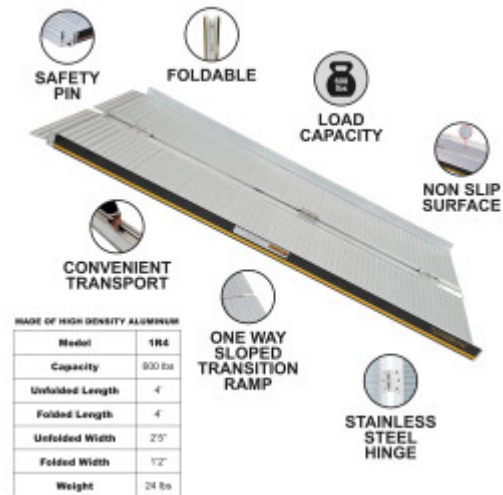

PRICE

Please login to see prices

FEATURES

Gross Weight:	25 lb
Height (with packaging):	37 inch
Length (with packaging):	4 inch
Width (with packaging):	16 inch

DESCRIPTION

Maximum recommended working height: 35.5cm., Dimensions: Length unfolded: 122cm., Length folded: 122cm., Width unfolded: 74cm., Width folded: 37cm., Weight: 11kg., Max loading: 272kg., This product is made of high quality aluminum (EN-131 and CE standards). GERMAN BRAND., EXCEPTIONAL CUSTOMER SERVICE. This ramp folds up very easily., Resistant and non-slippery surface even in wet or rainy weather., Durable product over time., Material: high quality anodized aluminium., optimized, solid & unique design., Very practical for handling or transportation & storage. Why you should buy our products? We use thicker gauge materials for more strength and increased stability., We specialized and have many years of experience in the production of a ladders and ramps., As a German brand company, we stand behind our products in the long term., The highest quality aluminum guarantees the robustness and longevity of our products.