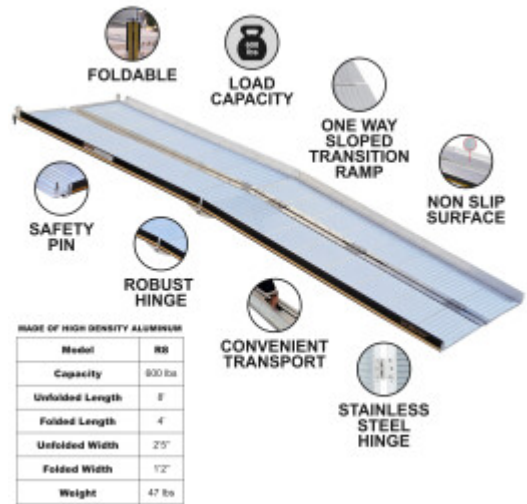

PRICE

Please login to see prices

FEATURES

Gross Weight:	53 lb
Height (with packaging):	50 inch
Length (with packaging):	10 inch
Width (with packaging):	16 inch

DESCRIPTION

Maximum recommended working height: 69cm., Dimensions: Length unfolded: 244cm., Length folded: 122cm., Width unfolded: 74cm., Width folded: 37cm., Weight: 21.2kg., Max loading: 272kg., This product is made of high quality aluminum (EN-131 and CE standards). GERMAN BRAND., EXCEPTIONAL CUSTOMER SERVICE. This ramp folds up very easily (twice: in length and width)., Resistant and non-slippery surface even in wet or rainy weather., Durable product over time., Material: high quality anodized aluminium., optimized, solid & unique design., Very practical for handling or transportation & storage. Why you should buy our products? We use thicker gauge materials for more strength and increased stability., We specialized and have many years of experience in the production of a ladders and ramps., As a German brand company, we stand behind our products in the long term., The highest quality aluminum guarantees the robustness and longevity of our products.