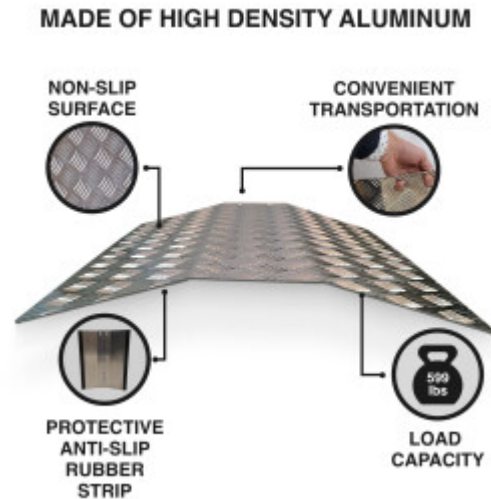

DESCRIPTION

This ramp will simplify the crossing of obstacles like: high thresholds, wires, pipes, and other places that prevent the practical movement of people or cargo. Manufactured according to EN-131 and CE standards Technical specifications: Size: 70cm x 55cm, Weight 3.7kg, Maximum load capacity: 272kg, designed to overcome obstacles 5cm high. GERMAN BRAND. EXCEPTIONAL CUSTOMER SERVICE. The ramp support points at each end are equipped with protection to prevent scratches on the floor. No assembly is required. Ideal for getting around comfortably in a wheelchair, scooter, wheelbarrow, etc. A simple and durable anodized aluminum construction that does not rust. Easy to remove if needed. The non-slip surface of the ramp ensures safety for users. Why should you buy the products we manufacture: During manufacture, we use thicker gauge materials for greater strength and increased stability. We specialize in and have many years of experience in the production of ladders and ramps. As a German brand company, we stand behind our products in the long term. The highest quality aluminum guarantees the robustness and longevity of our products.