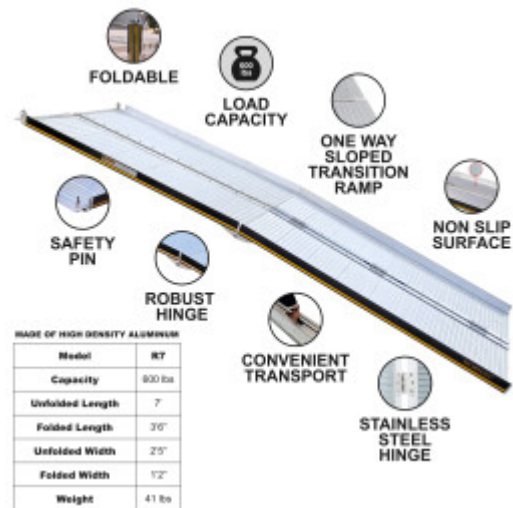

PRICE

Please login to see prices

FEATURES

Gross Weight:	47 lb
Height (with packaging):	44 inch
Length (with packaging):	10 inch
Width (with packaging):	16 inch

DESCRIPTION

Maximum recommended working height: 59cm., Dimensions: Length unfolded: 215cm., Length folded: 107.5cm., Width unfolded: 74cm., Width folded: 37cm., Weight: 18.6kg., Max loading: 272kg., This product is made of high quality aluminum (EN-131 and CE standards). GERMAN BRAND., EXCEPTIONAL CUSTOMER SERVICE. This ramp folds up very easily (twice: in length and width)., Resistant and non-slippery surface even in wet or rainy weather., Durable product over time., Material: high quality anodized aluminium., optimized, solid & unique design., Very practical for handling or transportation & storage. Why you should buy our products? We use thicker gauge materials for more strength and increased stability., We specialized and have many years of experience in the production of a ladders and ramps., As a German brand company, we stand behind our products in the long term., The highest quality aluminum guarantees the robustness and longevity of our products.