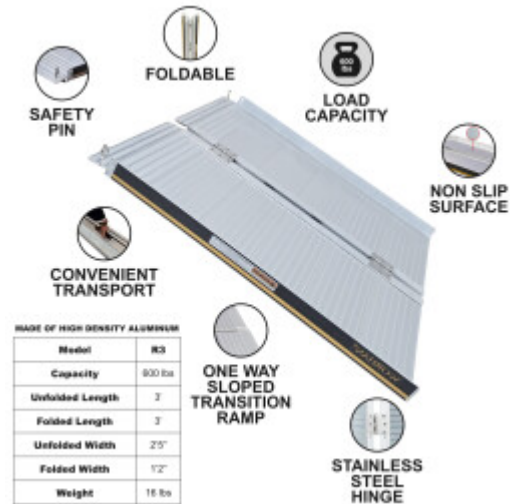

PRICE

Please login to see prices

FEATURES

Gross Weight:	13 lb
Height (with packaging):	25 inch
Length (with packaging):	4 inch
Width (with packaging):	16 inch

DESCRIPTION

Maximum recommended working height: 18cm., Dimensions: Length unfolded: 61cm., Length folded: 61cm., Width unfolded: 74cm., Width folded: 37cm., Weight: 5.5kg., Max loading: 272kg., This product is made of high quality aluminum (EN-131 and CE standards). GERMAN BRAND., EXCEPTIONAL CUSTOMER SERVICE. This ramp folds up very easily., Resistant and non-slippery surface even in wet or rainy weather., Durable product over time., Material: high quality anodized aluminium., optimized, solid & unique design., Very practical for handling or transportation & storage. Why you should buy our products? We use thicker gauge materials for more strength and increased stability., We specialized and have many years of experience in the production of a ladders and ramps., As a German brand company, we stand behind our products in the long term., The highest quality aluminum guarantees the robustness and longevity of our products.