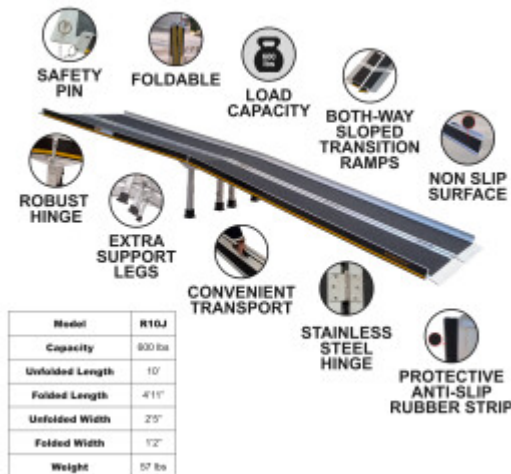

PRICE

Please login to see prices

FEATURES

Gross Weight:	67 lb
Height (with packaging):	62 inch
Length (with packaging):	10 inch
Width (with packaging):	16 inch

DESCRIPTION

Maximum recommended working height: 84cm., Dimensions: Length unfolded: 305cm., Length folded: 152cm., Width unfolded: 74cm., Width folded: 37cm., Weight: 26.2kg., Max loading: 272kg., This product is made of high quality aluminum (EN-131 and CE standards). GERMAN BRAND., EXCEPTIONAL CUSTOMER SERVICE. Increased anti-slip feature., This ramp folds up very easily (twice: in length and width)., Resistant and EXTRA non-slippery surface even in wet or rainy weather., Durable product over time., Material: high quality anodized aluminium., optimized, solid & unique design., Very practical for handling or transportation & storage. Why you should buy our products? We use thicker gauge materials for more strength and increased stability., We specialized and have many years of experience in the production of a ladders and ramps., As a German brand company, we stand behind our products in the long term., The highest quality aluminum guarantees the robustness and longevity of our products.