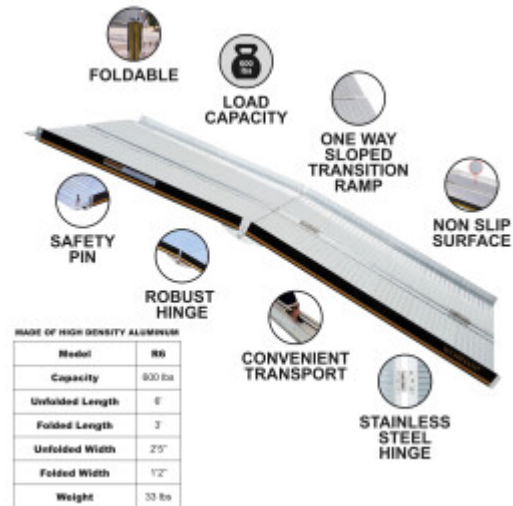

PRICE

Please login to see prices

FEATURES

Gross Weight:	37 lb
Height (with packaging):	38 inch
Length (with packaging):	10 inch
Width (with packaging):	16 inch

DESCRIPTION

Maximum recommended working height: 51cm., Dimensions: Length unfolded: 183cm., Length folded: 91.5cm., Width unfolded: 74cm., Width folded: 37cm., Weight: 15kg., Max loading: 272kg., This product is made of high quality aluminum (EN-131 and CE standards). GERMAN BRAND., EXCEPTIONAL CUSTOMER SERVICE. This ramp folds up very easily (twice: in length and width)., Resistant and non-slippery surface even in wet or rainy weather., Durable product over time., Material: high quality anodized aluminium., optimized, solid & unique design., Very practical for handling or transportation & storage. Why you should buy our products? We use thicker gauge materials for more strength and increased stability., We specialized and have many years of experience in the production of a ladders and ramps., As a German brand company, we stand behind our products in the long term., The highest quality aluminum guarantees the robustness and longevity of our products.