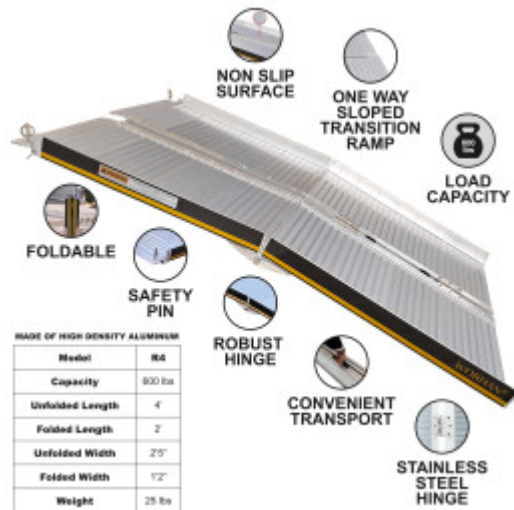

PRICE

Please login to see prices

FEATURES

Gross Weight:	26 lb
Height (with packaging):	26 inch
Length (with packaging):	10 inch
Width (with packaging):	16 inch

DESCRIPTION

Maximum recommended working height: 35.5cm., Dimensions: Length unfolded: 122cm., Length folded: 61cm., Width unfolded: 74cm., Width folded: 37cm., Weight: 11.5kg., Max loading: 272kg., This product is made of high quality aluminum (EN-131 and CE standards). GERMAN BRAND., EXCEPTIONAL CUSTOMER SERVICE. This ramp folds up very easily (twice: in length and width)., Resistant and non-slippery surface even in wet or rainy weather., Durable product over time., Material: high quality anodized aluminium., optimized, solid & unique design., Very practical for handling or transportation & storage. Why you should buy our products? We use thicker gauge materials for more strength and increased stability., We specialized and have many years of experience in the production of a ladders and ramps., As a German brand company, we stand behind our products in the long term., The highest quality aluminum guarantees the robustness and longevity of our products.