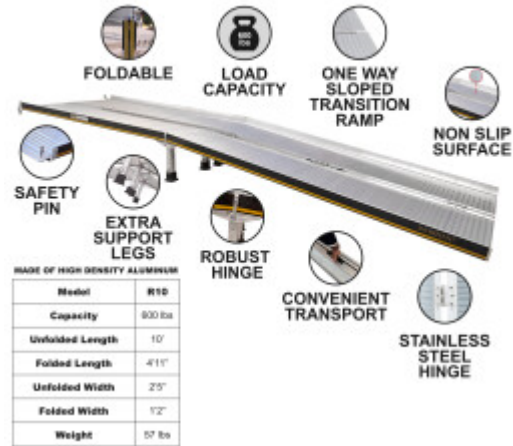

PRICE

Please login to see prices

FEATURES

Gross Weight:	67 lb
Height (with packaging):	62 inch
Length (with packaging):	10 inch
Width (with packaging):	16 inch

DESCRIPTION

Maximum recommended working height: 84cm., Dimensions: Length unfolded: 305cm., Length folded: 152cm., Width unfolded: 74cm., Width folded: 37cm., Weight: 26kg., Max loading: 272kg., This product is made of high quality aluminum (EN-131 and CE standards). GERMAN BRAND., EXCEPTIONAL CUSTOMER SERVICE. This ramp folds up very easily (twice: in length and width)., Resistant and non-slippery surface even in wet or rainy weather., Durable product over time., Material: high quality anodized aluminium., optimized, solid & unique design., Very practical for handling or transportation & storage. Why you should buy our products? We use thicker gauge materials for more strength and increased stability., We specialized and have many years of experience in the production of a ladders and ramps., As a German brand company, we stand behind our products in the long term., The highest quality aluminum guarantees the robustness and longevity of our products.