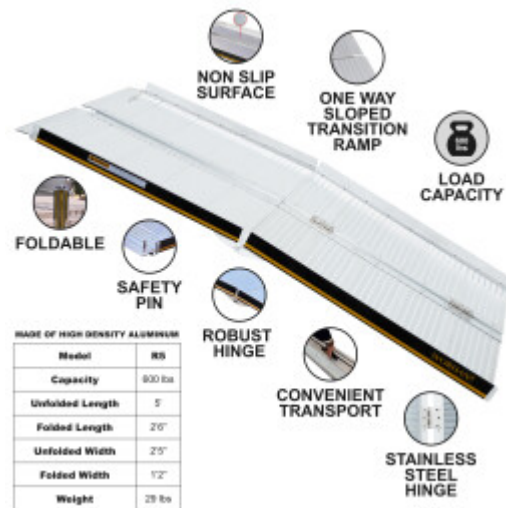

PRICE

Please login to see prices

FEATURES

Gross Weight:	32 lb
Height (with packaging):	32 inch
Length (with packaging):	10 inch
Width (with packaging):	16 inch

DESCRIPTION

Maximum recommended working height: 41cm., Dimensions: Length unfolded: 153cm., Length folded: 76.5cm., Width unfolded: 74cm., Width folded: 37cm., Weight: 13kg., Max loading: 272kg., This product is made of high quality aluminum (EN-131 and CE standards). GERMAN BRAND., EXCEPTIONAL CUSTOMER SERVICE. This ramp folds up very easily (twice: in length and width)., Resistant and non-slippery surface even in wet or rainy weather., Durable product over time., Material: high quality anodized aluminium., optimized, solid & unique design., Very practical for handling or transportation & storage. Why you should buy our products? We use thicker gauge materials for more strength and increased stability., We specialized and have many years of experience in the production of a ladders and ramps., As a German brand company, we stand behind our products in the long term., The highest quality aluminum guarantees the robustness and longevity of our products.