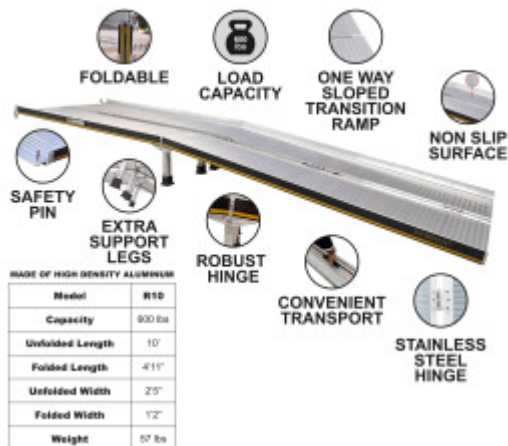

PRICE

Please login to see prices

FEATURES

Gross Weight:	53 lb
Height (with packaging):	50 inch
Length (with packaging):	10 inch
Width (with packaging):	16 inch

DESCRIPTION

Maximum recommended working height: 69cm., Dimensions: Length unfolded: 244cm., Length folded: 122cm., Width unfolded: 74cm., Width folded: 37cm., Weight: 21.2kg., Max loading: 272kg., This product is made of high quality aluminum (EN-131 and CE standards). GERMAN BRAND., EXCEPTIONAL CUSTOMER SERVICE. This ramp folds up very easily (twice: in length and width)., Resistant and non-slippery surface even in wet or rainy weather., Durable product over time., Material: high quality anodized aluminium., optimized, solid & unique design., Very practical for handling or transportation & storage. Why you should buy our products? We use thicker gauge materials for more strength and increased stability., We specialized and have many years of experience in the production of a ladders and ramps., As a German brand company, we stand behind our products in the long term., The highest quality aluminum guarantees the robustness and longevity of our products.

WORHAN®

10ft Mobility Ramp (R10)

Item ID: R10

PRICE

Please login to see prices

FEATURES

Gross Weight:	67 lb
Height (with packaging):	62 inch
Length (with packaging):	10 inch
Width (with packaging):	16 inch

DESCRIPTION