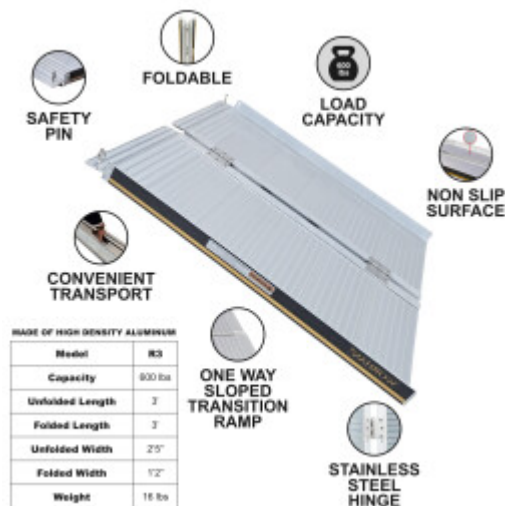

PRICE

Please login to see prices

FEATURES

Gross Weight:	19 lb
Height (with packaging):	37 inch
Length (with packaging):	4 inch
Width (with packaging):	16 inch

DESCRIPTION

Maximum recommended working height: 30.5cm., Dimensions: Length unfolded: 91.5cm., Length folded: 91.5cm., Width unfolded: 74cm., Width folded: 37cm., Weight: 7.4kg., Max loading: 272kg., This product is made of high quality aluminum (EN-131 and CE standards). GERMAN BRAND., EXCEPTIONAL CUSTOMER SERVICE. This ramp folds up very easily., Resistant and non-slippery surface even in wet or rainy weather., Durable product over time., Material: high quality anodized aluminium., optimized, solid & unique design., Very practical for handling or transportation & storage. Why you should buy our products? We use thicker gauge materials for more strength and increased stability., We specialized and have many years of experience in the production of a ladders and ramps., As a German brand company, we stand behind our products in the long term., The highest quality aluminum guarantees the robustness and longevity of our products.