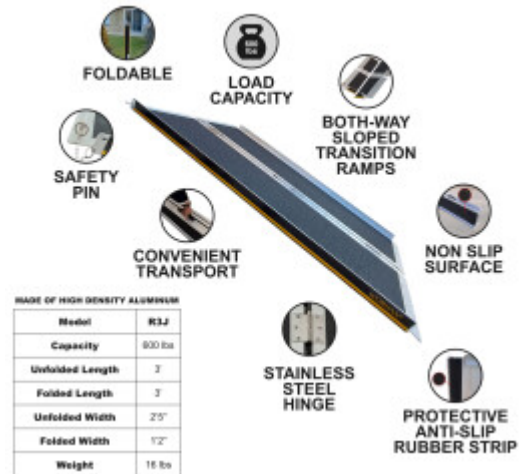

PRICE

Please login to see prices

FEATURES

Gross Weight:	20 lb
Height (with packaging):	37 inch
Length (with packaging):	4 inch
Width (with packaging):	16 inch

DESCRIPTION

Maximum recommended working height: 30.5cm., Dimensions: Length unfolded: 91.5cm., Length folded: 91.5cm., Width unfolded: 74cm., Width folded: 37cm., Weight: 7.5kg., Max loading: 272kg., This product is made of high quality aluminum (EN-131 and CE standards). GERMAN BRAND., EXCEPTIONAL CUSTOMER SERVICE. Increased anti-slip feature., This ramp folds up very easily., Resistant and EXTRA non-slippery surface even in wet or rainy weather., Durable product over time., Material: high quality anodized aluminium., optimized, solid & unique design., Very practical for handling or transportation & storage. Why you should buy our products? We use thicker gauge materials for more strength and increased stability., We specialized and have many years of experience in the production of a ladders and ramps., As a German brand company, we stand behind our products in the long term., The highest quality aluminum guarantees the robustness and longevity of our products.